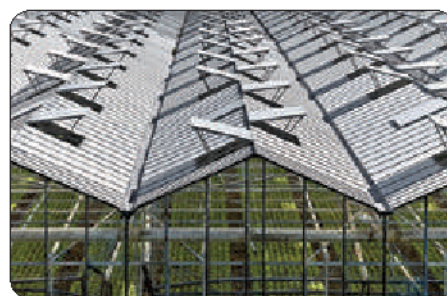

SHADING FOR GLASSHOUSES / POLYTUNNELS

REDUSOL

The perfect liquid shading system for your glasshouse and polytunnel. ReduSol Xtra, achieves a weather resistant homogeneous shading. The layer thickness can be arranged by using various concentrations. Because of this, optimal shading for every crop is possible. Dependent on the layer thickness and the weather circumstances one application will be sufficient during the season.

ReduSol Xtra can be removed in an easy safe way with ReduClean. A few rain showers after spraying ReduClean will result in a sparkling clean glasshouse. The outstanding weather resistance as well as the ease of applying and removing it make ReduSol Xtra and ReduClean technically and economically the perfect shading system.

Advantages

- Outstanding Weather Resistance
- Easy application
- Easy removable with ReduClean
- Environmentally friendly
- Economical in use
- Even coating for diffused light & adjustable shading effect.

REDUSOL XTRA

15L/20kg

code REDU

Dilute: 1:1-1:1.5 to cover 250m²

ReduSol Xtra provides a durable and even white shading coat, has a high degree of water resistance and can be removed easily using ReduClean at the end of the season.