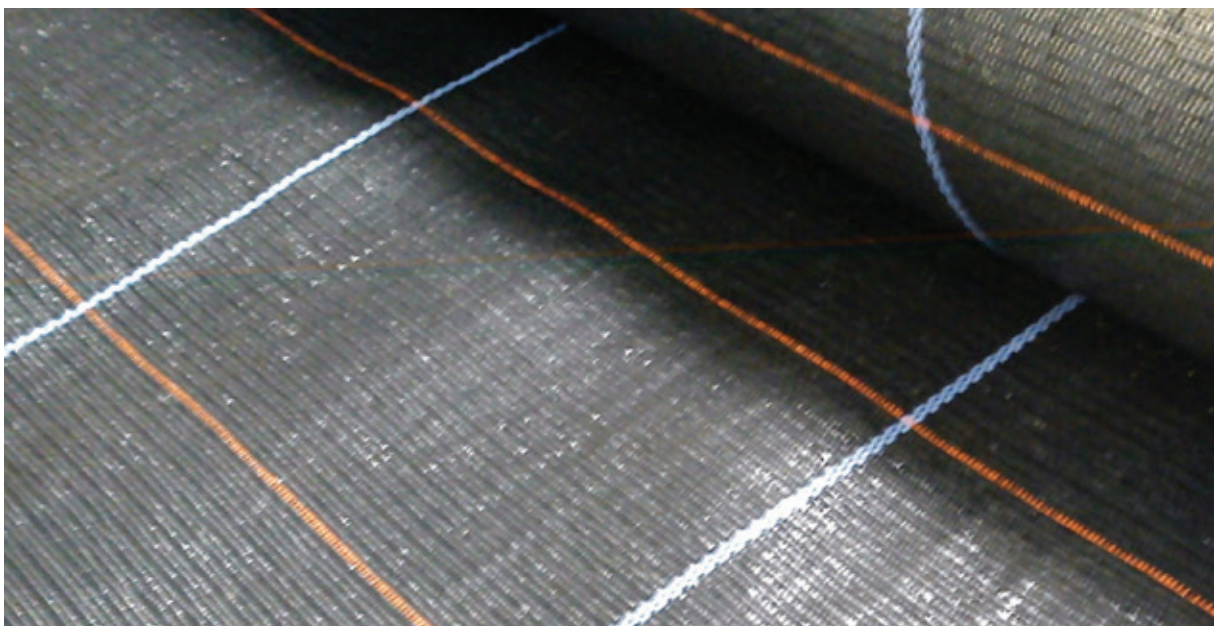

GROUNDCOVER FABRICS

Protex

Protex is a black, multi-purpose, woven polypropylene ground cover, combining outstanding weed suppression with excellent water permeability. Instantly recognisable by its distinct and unique Red and Blue stripe pattern.

Protex is designed to provide weed-free growing areas for:

- Landscaping
- Planting
- The production of bedding, pot plants and container stock
- Use in Organic Growing Systems
- Outdoor, polytunnels, glasshouses and on benches
- Capillary, sand and gravel beds.

Features:

- Unbeatable weed suppression without spraying
- Water permeability of 10L/m²/second means no puddling and maintains subsoil moisture levels
- Protex Ground Cover is UV resistant with 5 year guarantee
- Tested in desert conditions - unaffected by extremes of temperature
- Puncture and tear resistant. Can handle pedestrian and light vehicle traffic
- Maintains soil temperature to encourage strong root growth
- Improves presentation and positioning of pots and plants
- Shown to increase crop yields by up to 14%
- Reusable over many seasons
- Easy to maintain and clean
- Protex is a registered trademark.

Note:

Before applying Protex to soil surfaces, ensure that all existing weeds are treated with an appropriate weed killer. Protex should not be applied over sharp or coarse uneven surfaces. We are happy to advise on suitable weed control. Tel: 01 8437808 (press option 1 for Sales Team).

NAD