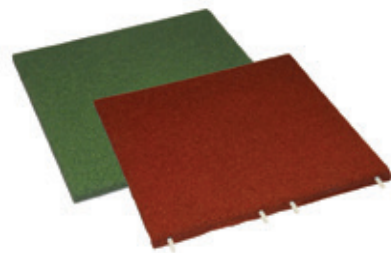

GRASS PROTECTION AND SAFETY SURFACES

Grass Guard

code **TURF12**

Mesh size: 2.5cm x 2.5cm. Roll size: 2m x 30m
Tough, flexible, high density polyethylene mesh.
Protect existing or new grass. Black in colour.

Propave Plastic Paver

code **PROP01**

Heavy Duty. Green in colour. 4 tiles/m²

Heavy Duty Rubber Mat

code **SAFA01**

1.5m x 1m x 23mm
Other sizes available to order.

Rubberlok Safety Surfaces

Tile Green 500mm x 500mm x 25mm code **RUBB01**

Tile Terracotta 500mm x 500mm x 30mm code **RUBB02**

Utility Mat 600mm x 600mm x 8mm code **RUBB03**

- Critical fall heights ranging from 1 metre to 3 metres.
- Machine pressed to ensure consistence and durability.
- Dowelled system which increases security and decreases need for adhesive.
- Ideal all-weather safety surface for childcare facilities. Easy to install and maintain.