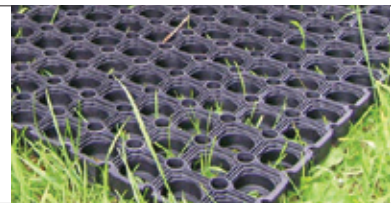

GRASS PROTECTION AND SAFETY SURFACES

Grass Guard

code **TURF12**

Mesh size: 2.5cm x 2.5cm. Roll size: 2m x 30m
Tough, flexible, high density polyethylene mesh.
Protect existing or new grass. Black in colour.

Propave Plastic Paver

code **PROP01**

Heavy Duty. Green in colour. 4 tiles/m²

Heavy Duty Rubber Mat

code **SAFA01**

1.5m x 1m x 23mm
Other sizes available to order.

Rubberlok Safety Surfaces

Tile Green 500mm x 500mm x 25mm code **RUBB01**

Tile Terracotta 500mm x 500mm x 30mm code **RUBB02**

Utility Mat 600mm x 600mm x 8mm code **RUBB03**

- Critical fall heights ranging from 1 metre to 3 metres.
- Machine pressed to ensure consistence and durability.
- Dowelled system which increases security and decreases need for adhesive.
- Ideal all-weather safety surface for childcare facilities. Easy to install and maintain.