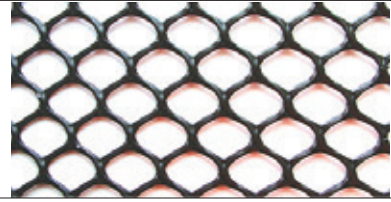

GRASS PROTECTION AND SAFETY SURFACES

Grass Guard

code **TURF12**

Mesh size: 2.5cm x 2.5cm. Roll size: 2m x 30m
Tough, flexible, high density polyethylene mesh.
Protect existing or new grass. Black in colour.

Propave Plastic Paver

code **PROP01**

Heavy Duty. Green in colour. 4 tiles/m²

Heavy Duty Rubber Mat

code **SAFA01**

1.5m x 1m x 23mm
Other sizes available to order.

Rubberlok Safety Surfaces

Tile Green 500mm x 500mm x 25mm code **RUBB01**

Tile Terracotta 500mm x 500mm x 30mm code **RUBB02**

Utility Mat 600mm x 600mm x 8mm code **RUBB03**

- Critical fall heights ranging from 1 metre to 3 metres.
- Machine pressed to ensure consistence and durability.
- Dowelled system which increases security and decreases need for adhesive.
- Ideal all-weather safety surface for childcare facilities. Easy to install and maintain.